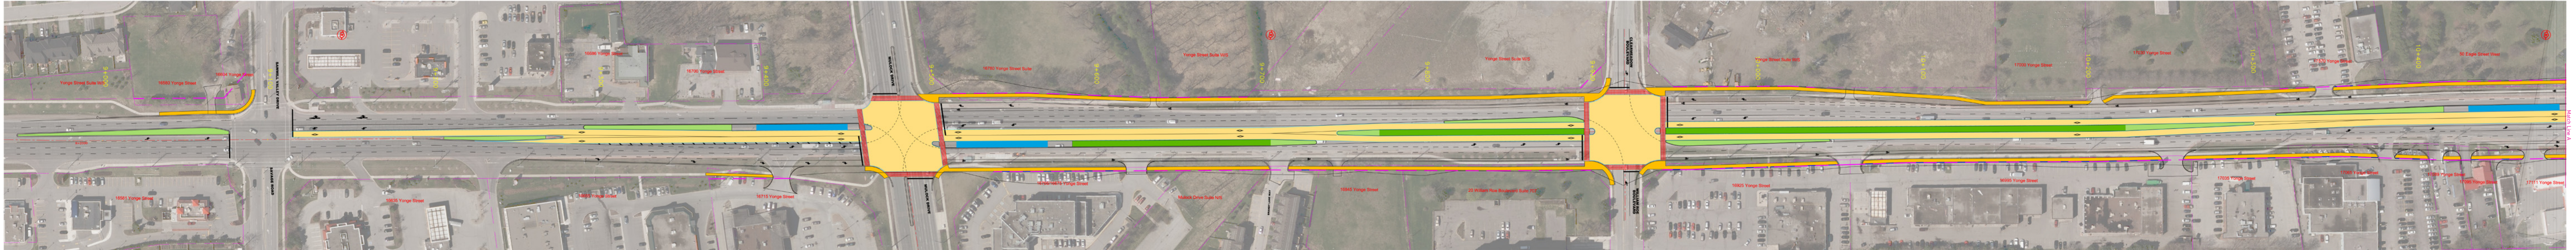

# yonge street: mulock drive to davis drive

Scale: 1:500