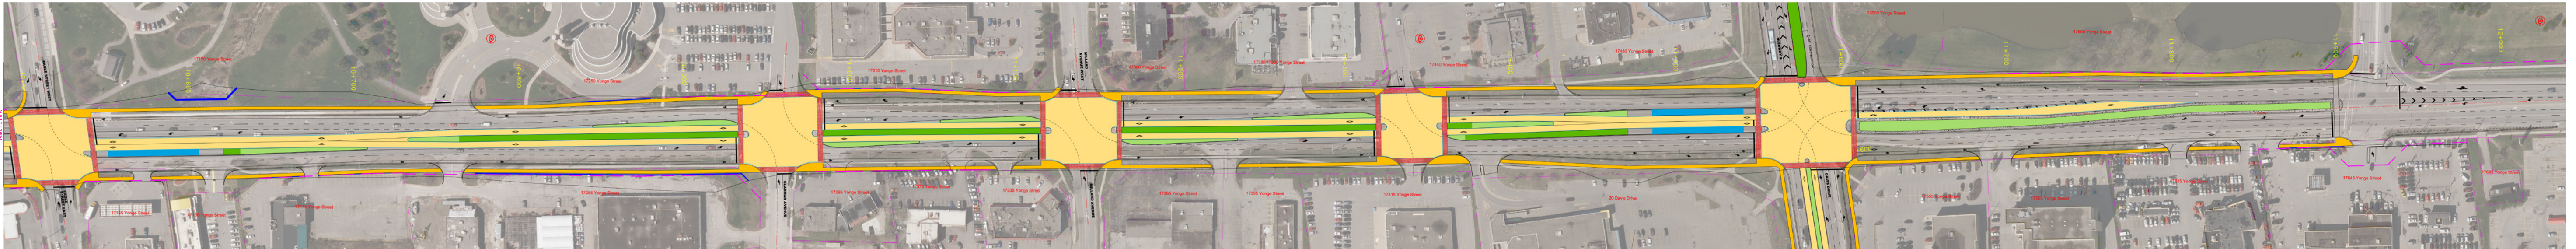

# yonge street: mulock drive to davis drive

Scale: 1:500