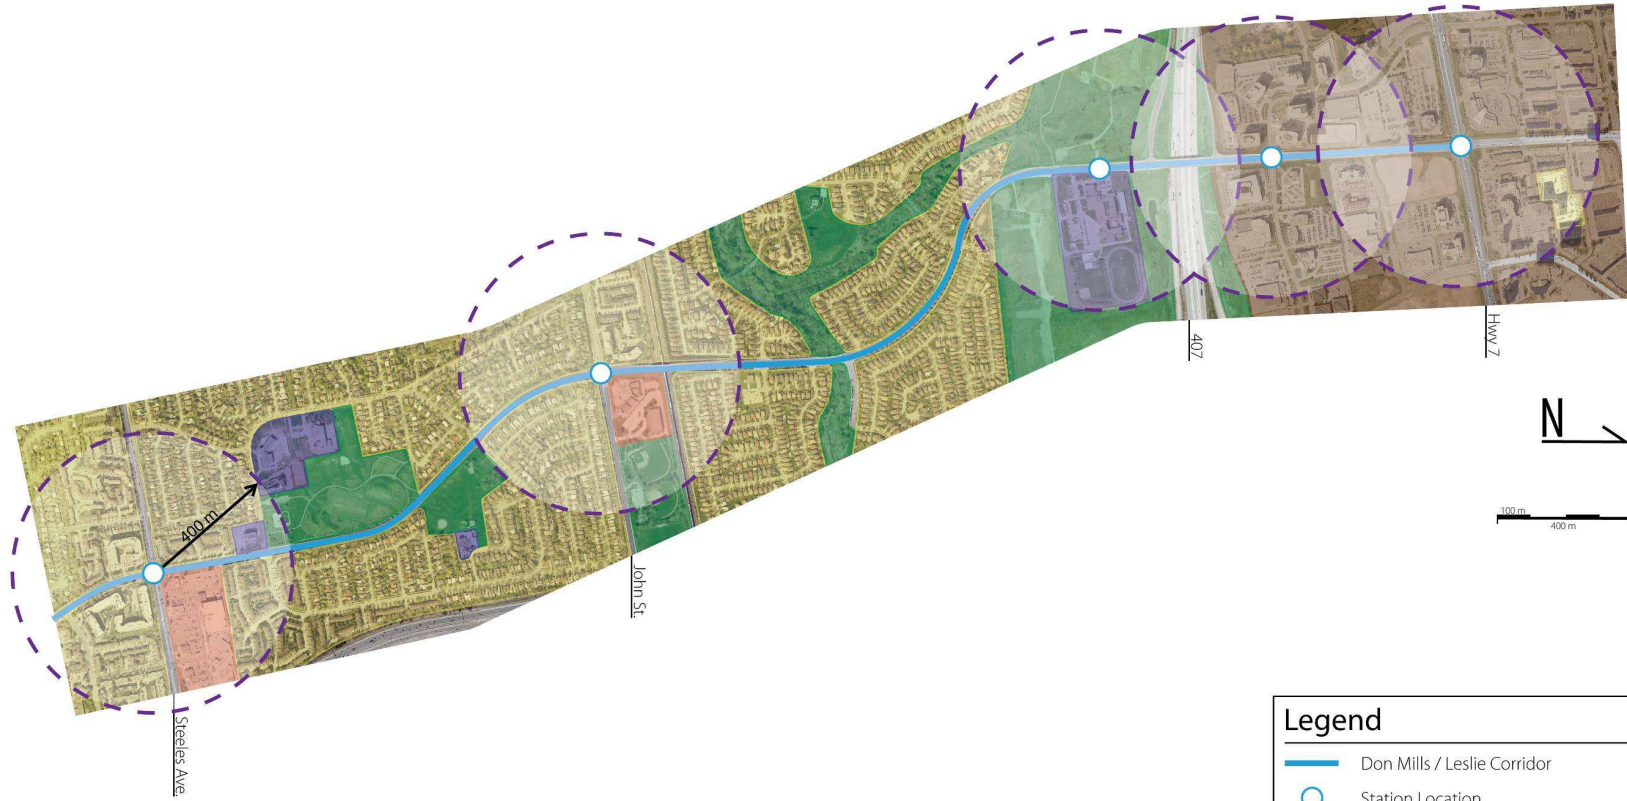

Land Use

Legend

- Don Mills / Leslie Corridor
- Station Location
- 400m Radius
- Residential
- Commercial
- Institutional
- Employment
- Parks / Open Space